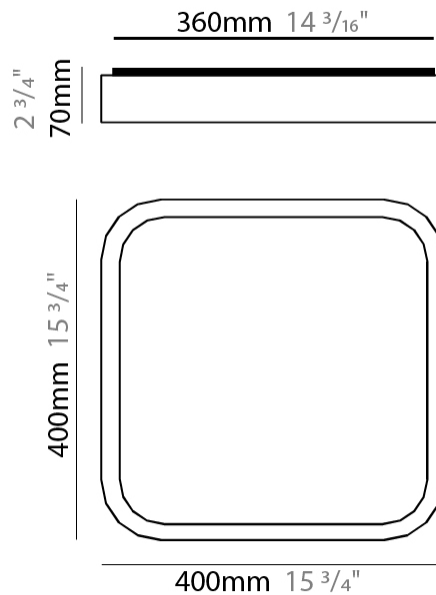

NATURE SURFACE

D112018-

base number Color
Temperature

PROJECT
TYPE
SPECIFIER
QUANTITY
DATE

1. To build a product code in our configurator select the specify button on the base model # product page
2. To build a manual product code on this datasheet choose from the options listed below in blue font and add the suffix to the base model #

GENERAL

Series: Nature
Brand: Ole
Division: Design
Mounting Type: Surface
Mounting Location: Ceiling
Subcategory: Ambient

PHYSICAL

Shape: Square
Length (mm): 400
Length (in): 15 3/4
Width (mm): 400
Width (in): 15 3/4
Height (mm): 70
Height (in): 2 3/4
Light Distribution: Direct
Diffuser: PMMA - Opal
Fixture Finish: OAK
Fixture Material: Metal / Wood

ELECTRICAL

Lamp Type: LED
Input Wattage (W): 25
Dimming: Non-Dimmable / 0-10V Dimming
Driver Included: Yes
Driver Location: Integrated
Driver Type: Constant Current - Universal
Driver Class: Class 2
Input Voltage (V): 120 - 277
Constant Current (MA): 700

LED

Color Temperature (°K): 3000 / 4000
Max. Delivered Lumen (lm): 1057 / 1106
CRI: >80 CRI
Lamp Life (hrs): 50000

OPTICAL

RATINGS AND CERTIFICATIONS

Certified By: Certified for North American Standards
IP rating: IP20